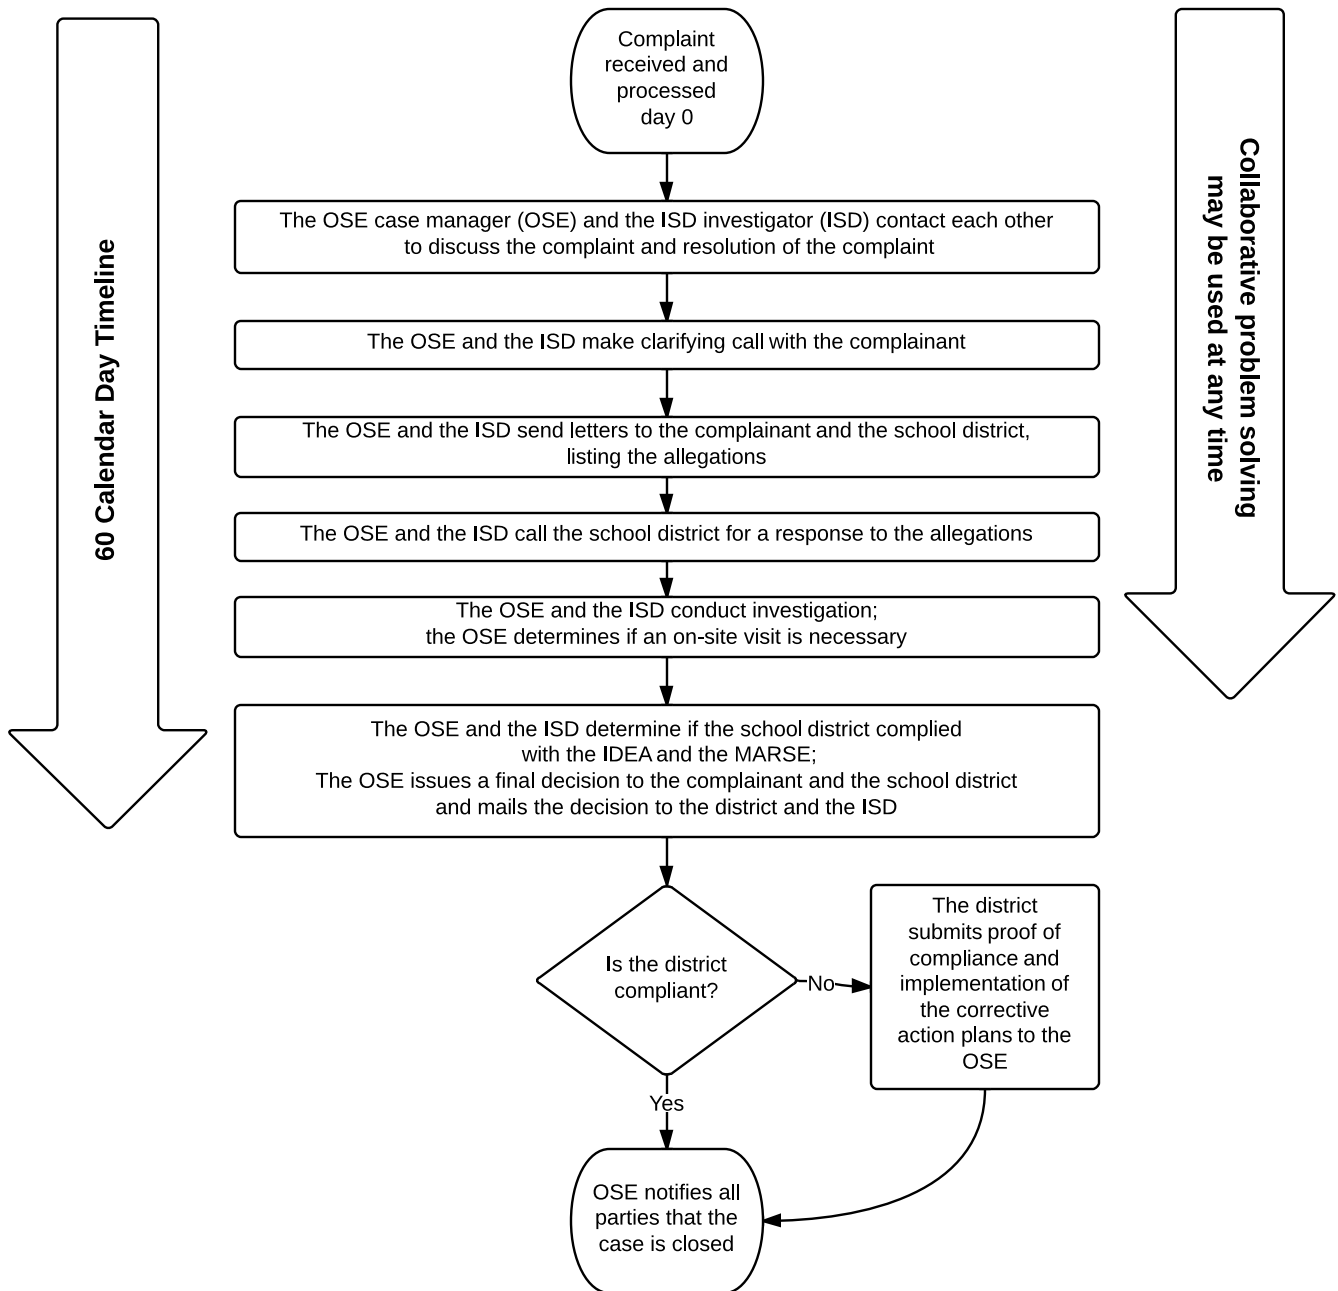

# MDE, OSE Problem Solving Process Timeline

OSE—Office of Special Education  
 ISD—Intermediate School District  
 IDEA—Individuals with Disabilities Education Act  
 MARSE—Michigan Administrative Rules for Special Education