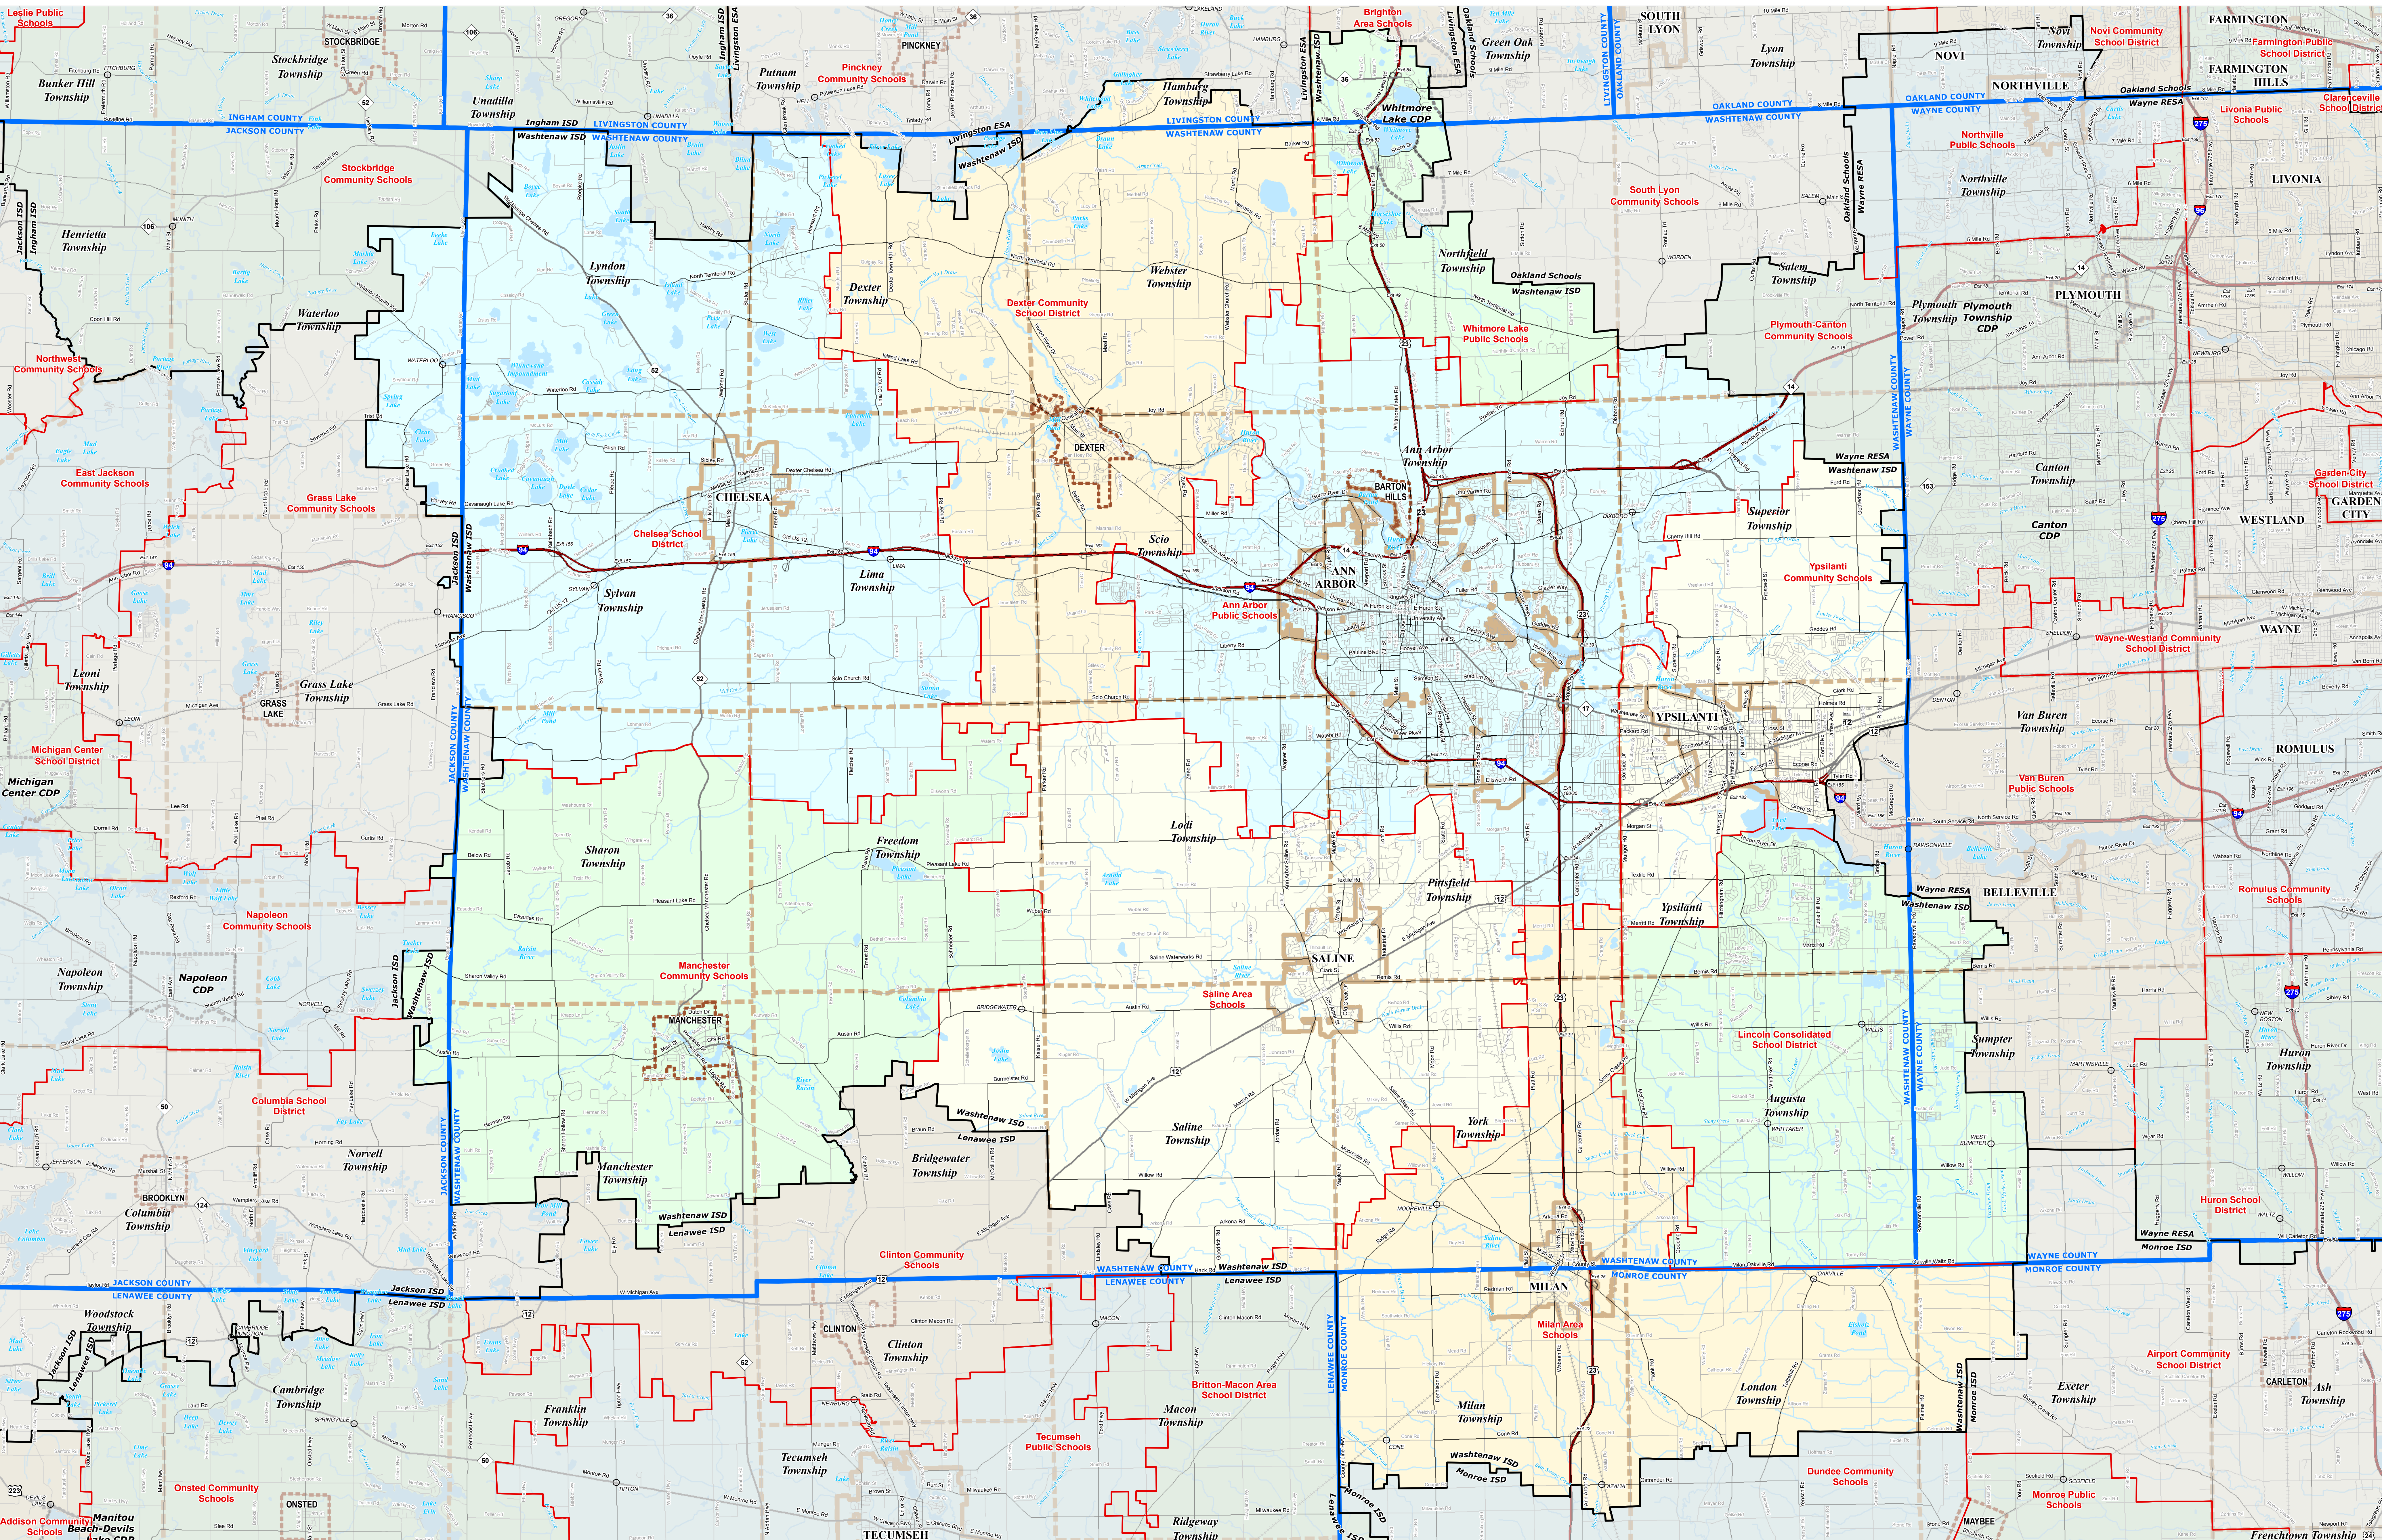

WASHTENAW ISD

0 2.5 5 Miles

11/18/13

Legend

- Intermediate School District
- School District
- City
- Township
- Village
- Census Designated Place
- County
- Unincorporated Place
- Freeway
- Highway
- Primary Road
- Local Road
- Railroad
- Water Feature
- River, Stream, or Drain

Source: Michigan Geographic Framework v13a